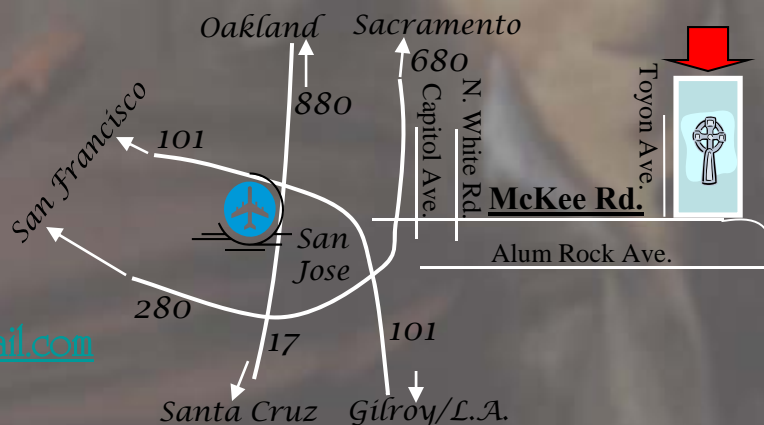

Foothill Presbyterian Church Music Series

presents

Early Music

2010-2011 Season

Saturday, March 5, 2011 - 3:00 PM

Flauti Dolci & Amici I

A delightful collection of music from six chamber ensembles representing the San Francisco Bay Area's vibrant Early Music scene. These recorder and mixed ensembles will perform music from the Renaissance and Baroque eras, as well as modern compositions.

- Baroque Etcetera • The Belmont Consort •
- Bona Speranza • Ministriles •
- The CDJ Trio • Quartetto Paradiso •

Upcoming Concerts:

• Sunday, March 13, 2011 - 3:00 PM	Gabrieli West	
• Saturday, April 2, 2011 - 3:00 PM	Flauti Dolci & Amici II	
• Saturday, April 16, 2011 - 3:00 PM	Harmonia Felice	
• Sunday, May 1, 2011 - 3:00 PM	Doris Williams	
• Friday, May 27, 2011 - 8:00 PM	Monteverdi Brass Quintet	
• Saturday, June 11, 2011 - 3:00 PM	the Peralta Consort	

Bringing chamber music (primarily composed before 1800) to the South Bay Area

- Suggested Donation: $10 per person
- Foothill Presbyterian Church:
  5301 McKee Rd., San Jose
- Wheelchair accessible
- For further information email FoothillPC@gmail.com
  or call 408.258.8133 (www.foothillpc.org)